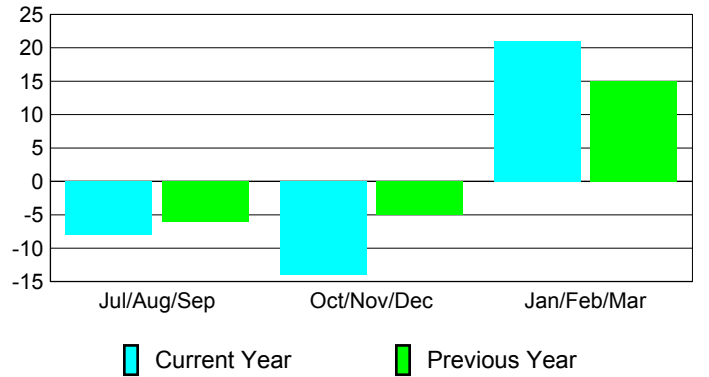

Club Results 2009-2010

Goal, New, Dropped, Gain/Loss

MEMBERSHIP

Membership Results 2009-2010

Membership 2008-2009

Month	Net Memb Goal	Actual New Memb	Actual Dropped Memb	Gain/Loss of Memb	Gain/Loss of Memb
Jul/Aug/Sep	0	8	-16	-8	-6
Oct/Nov/Dec	0	20	-34	-14	-5
Jan/Feb/Mar	0	34	-13	21	15
Totals	0	62	-63	-1	4

Membership Results 2009-2010

Goal, New, Dropped, Gain/Loss

Comparison of Club Gain/Loss

Current Year Compared to the Previous Year

Comparison of Membership Gain/Loss

Current Year Compared to the Previous Year

YTD Status Quo Clubs 2009-2010

Status Quo Clubs Compared to Status Quo Members

Gender Comparison 2009-2010